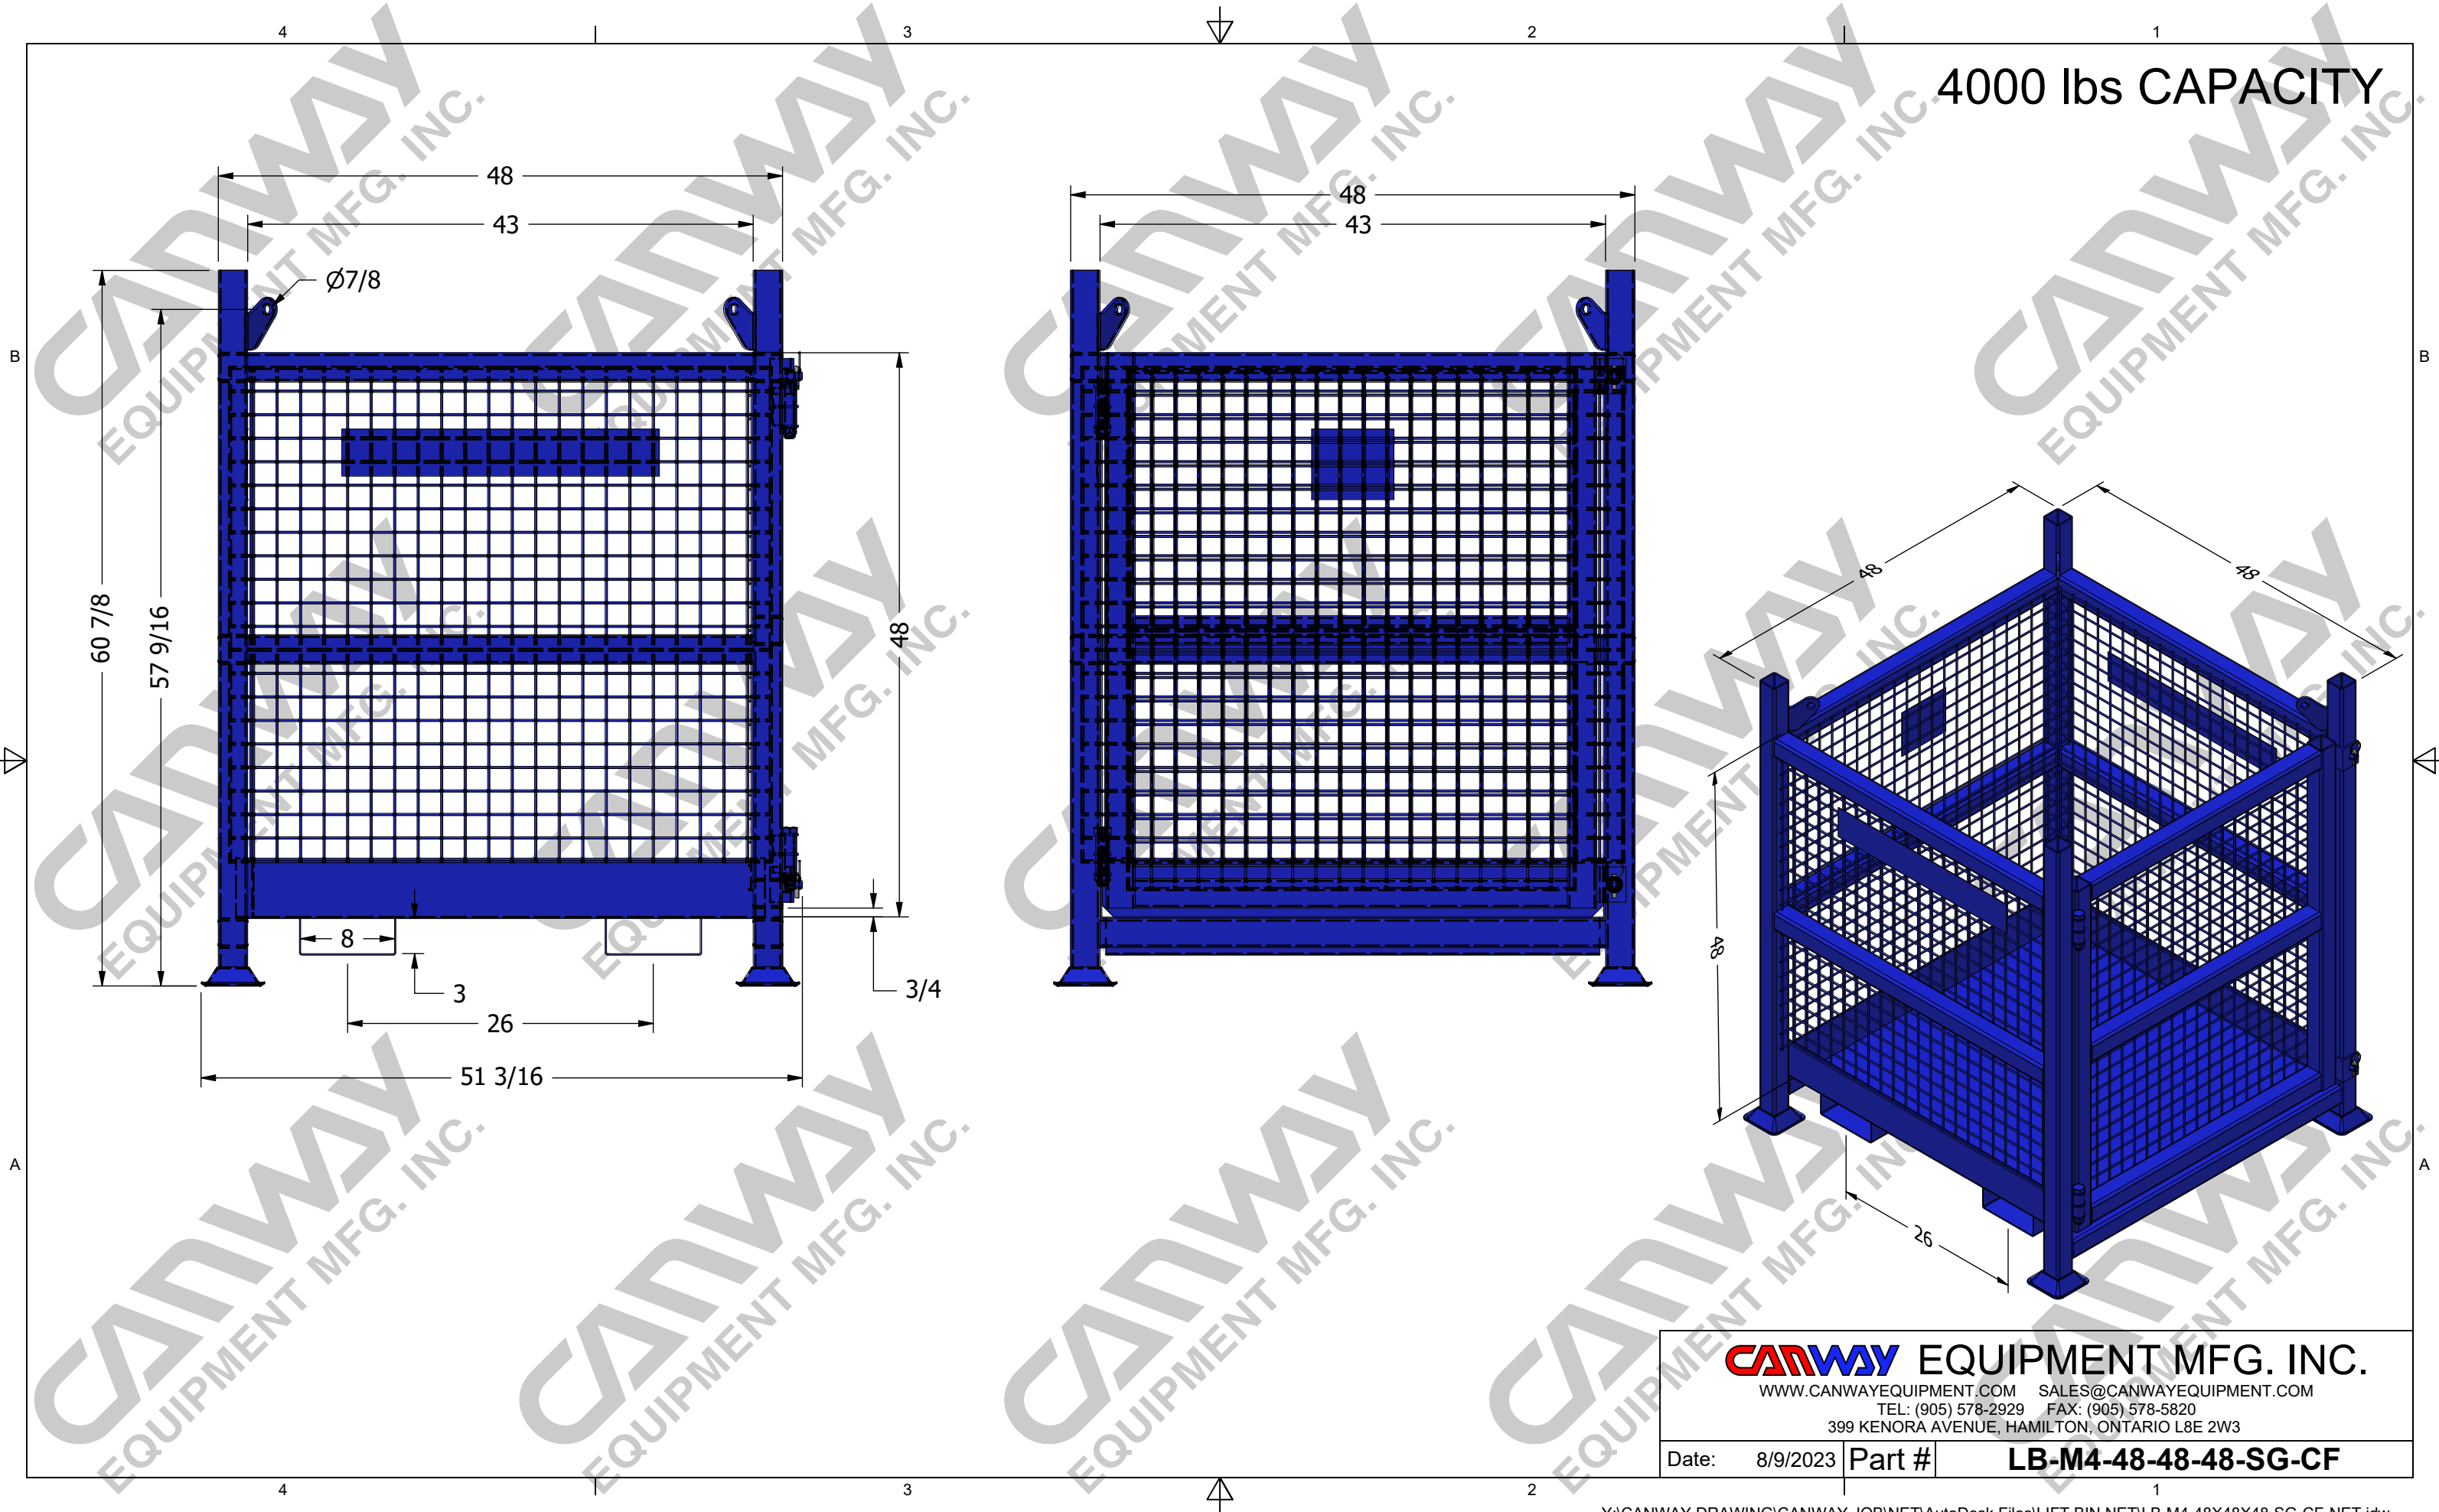

4000 lbs CAPACITY

CANWAY EQUIPMENT MFG. INC.

WWW.CANWAYEQUIPMENT.COM SALES@CANWAYEQUIPMENT.COM
TEL: (905) 578-2929 FAX: (905) 578-5820
399 KENORA AVENUE, HAMILTON, ONTARIO L8E 2W3

Date: 8/9/2023 Part # **LB-M4-48-48-48-SG-CF**