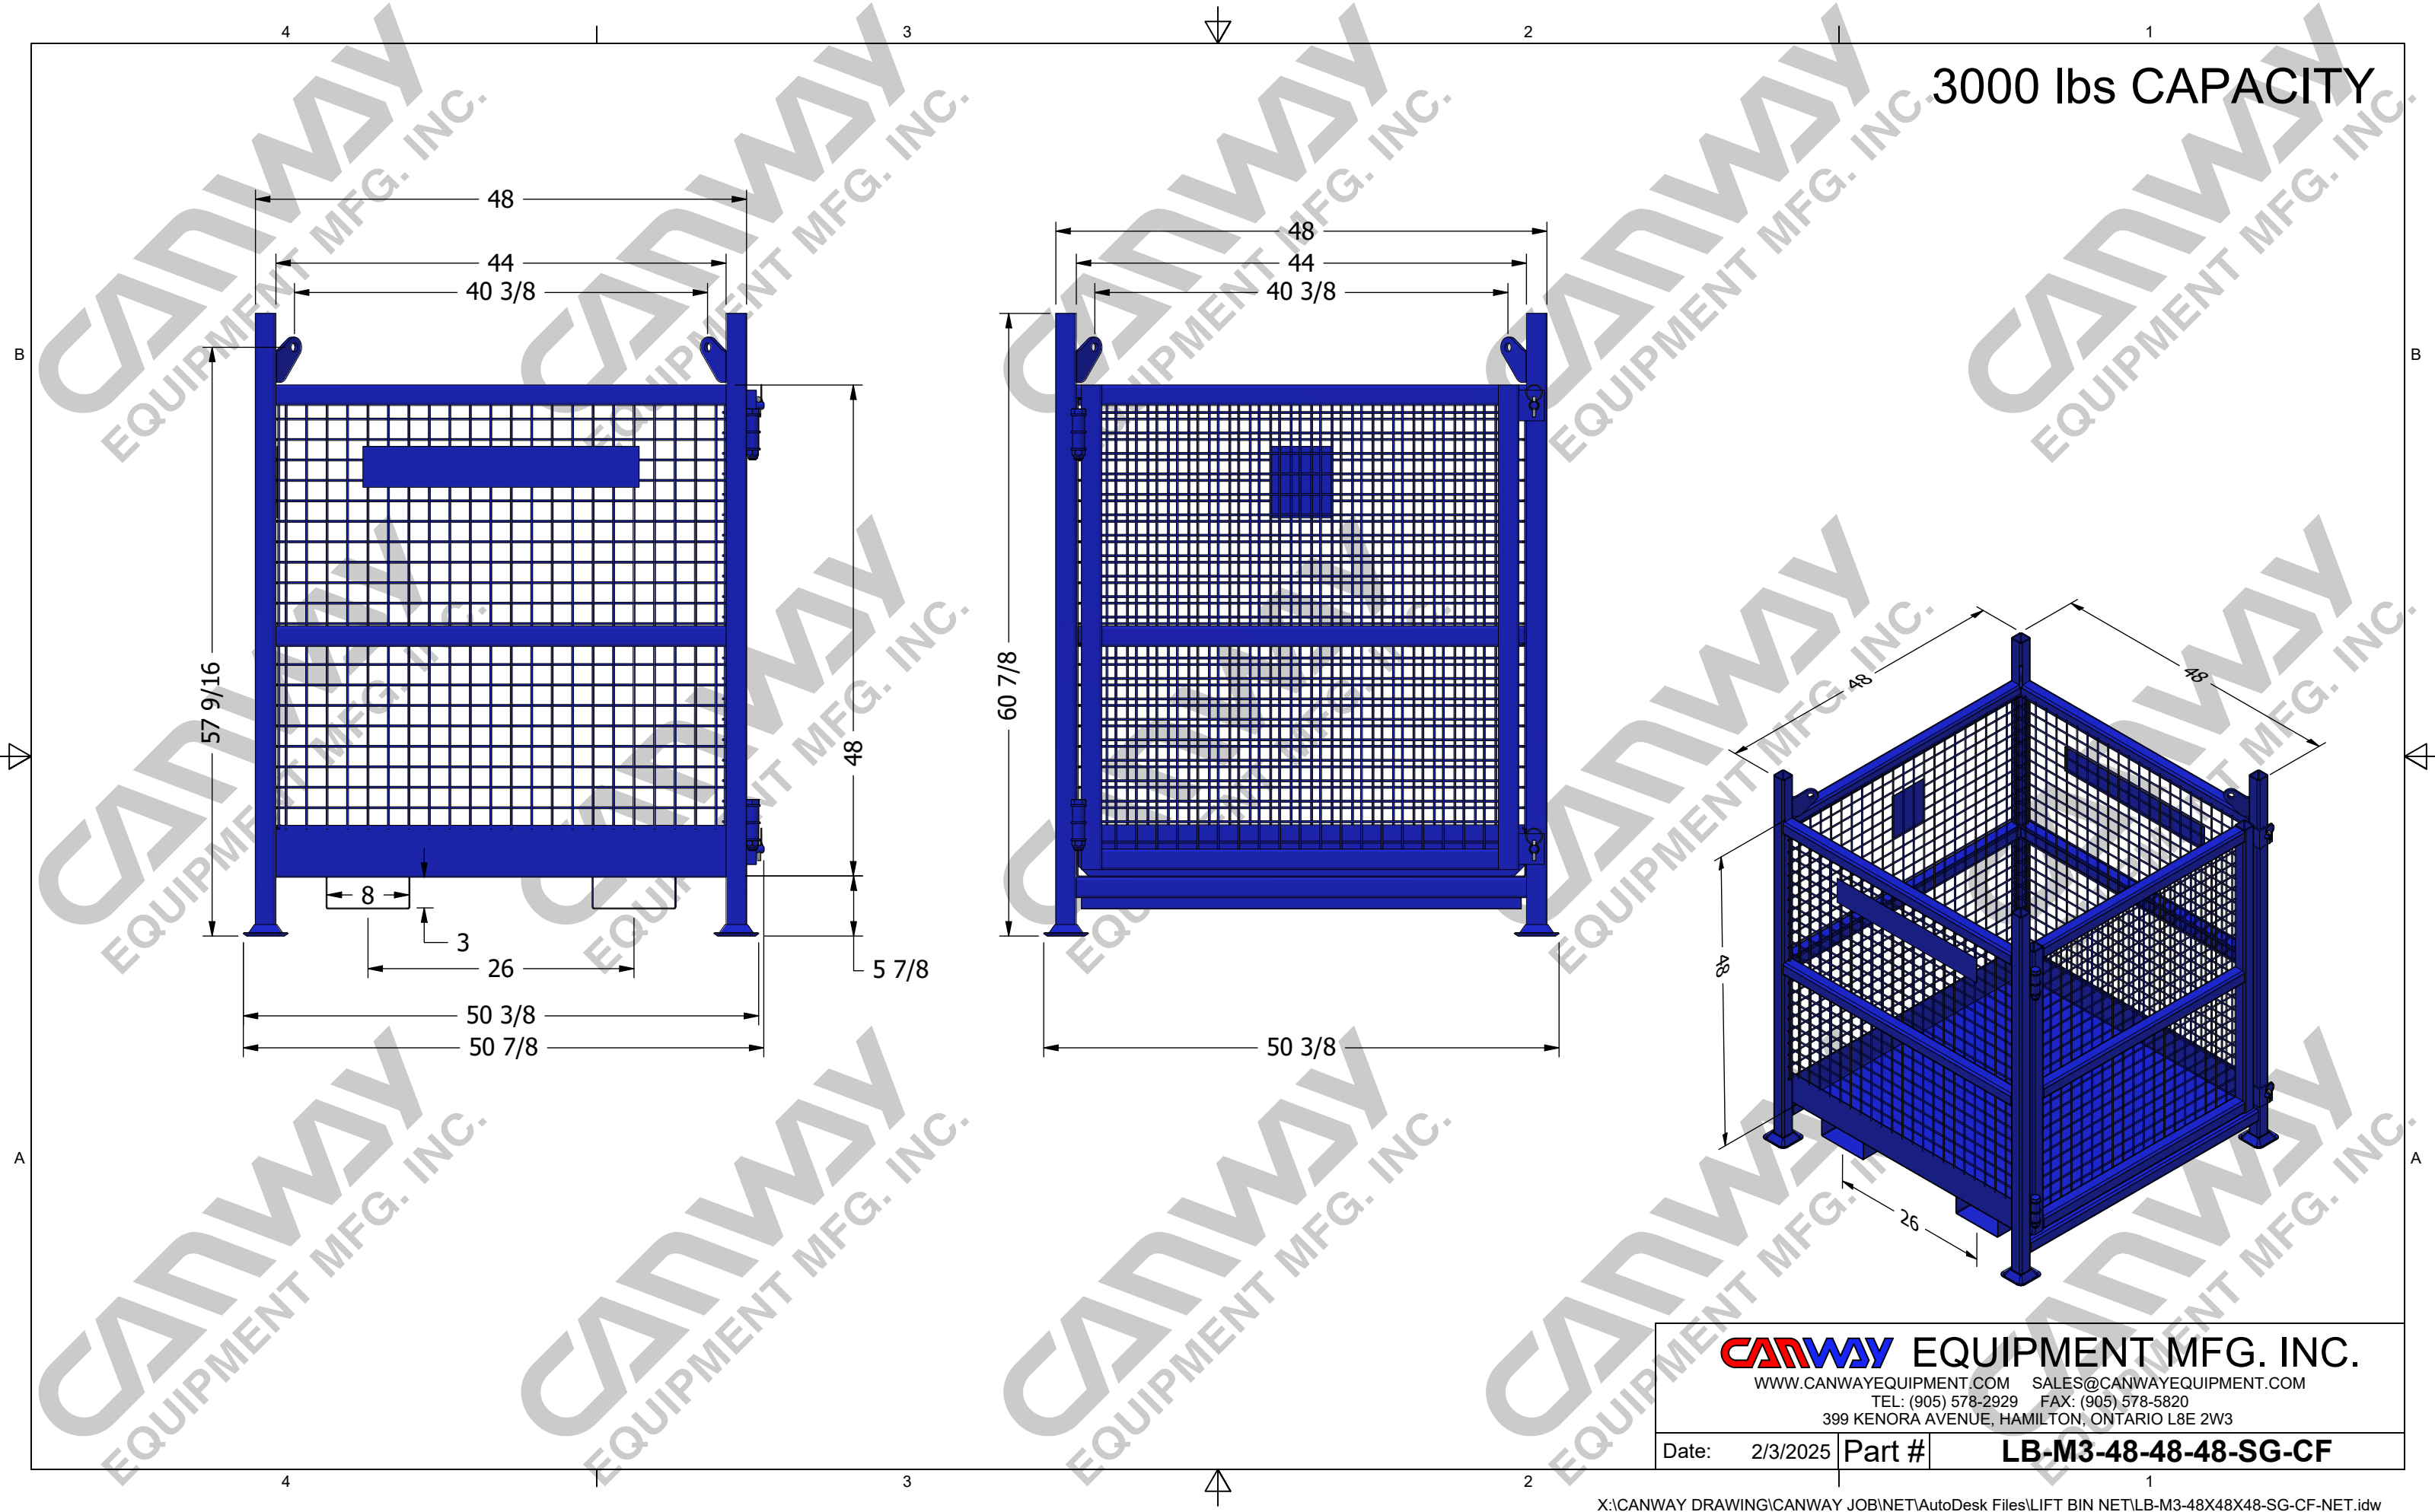

3000 lbs CAPACITY

**CANWAY** EQUIPMENT MFG. INC.  
WWW.CANWAYEQUIPMENT.COM SALES@CANWAYEQUIPMENT.COM  
TEL: (905) 578-2929 FAX: (905) 578-5820  
399 KENORA AVENUE, HAMILTON, ONTARIO L8E 2W3

Date: 2/3/2025 Part # **LB-M3-48-48-48-SG-CF**