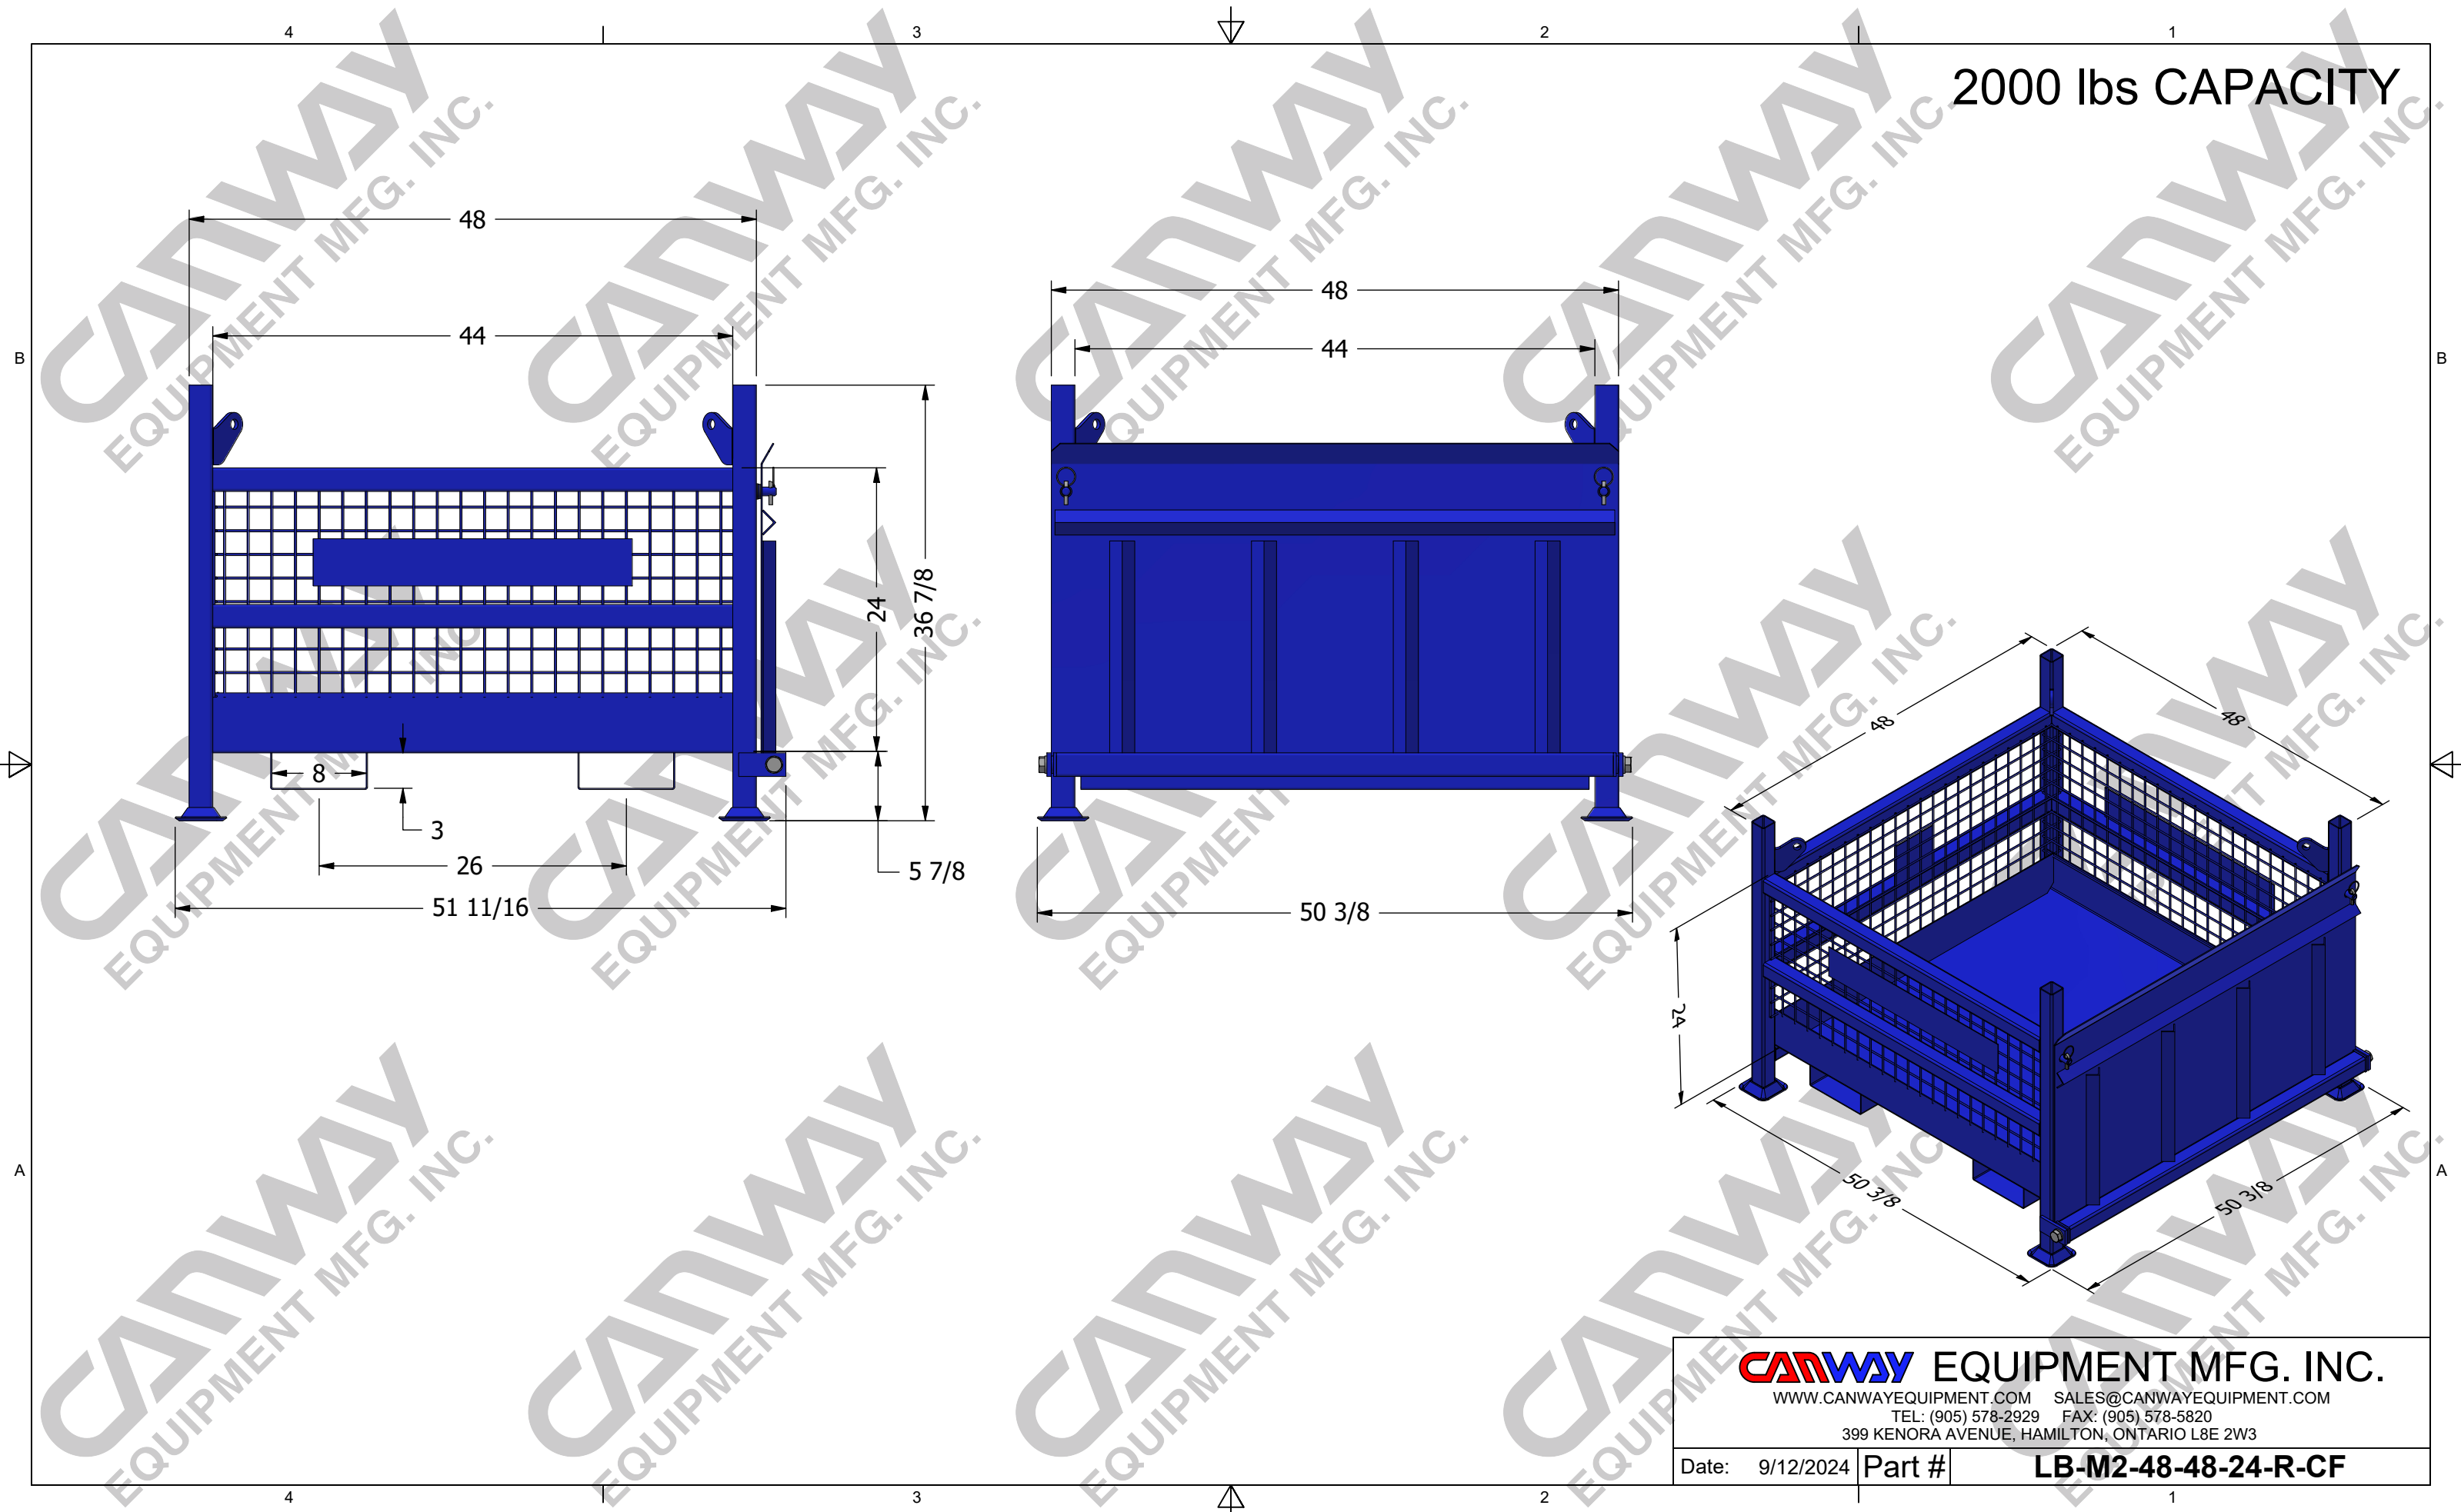

2000 lbs CAPACITY

CANWAY EQUIPMENT MFG. INC.
WWW.CANWAYEQUIPMENT.COM SALES@CANWAYEQUIPMENT.COM
TEL: (905) 578-2929 FAX: (905) 578-5820
399 KENORA AVENUE, HAMILTON, ONTARIO L8E 2W3

Date: 9/12/2024	Part #	LB-M2-48-48-24-R-CF
-----------------	--------	----------------------------