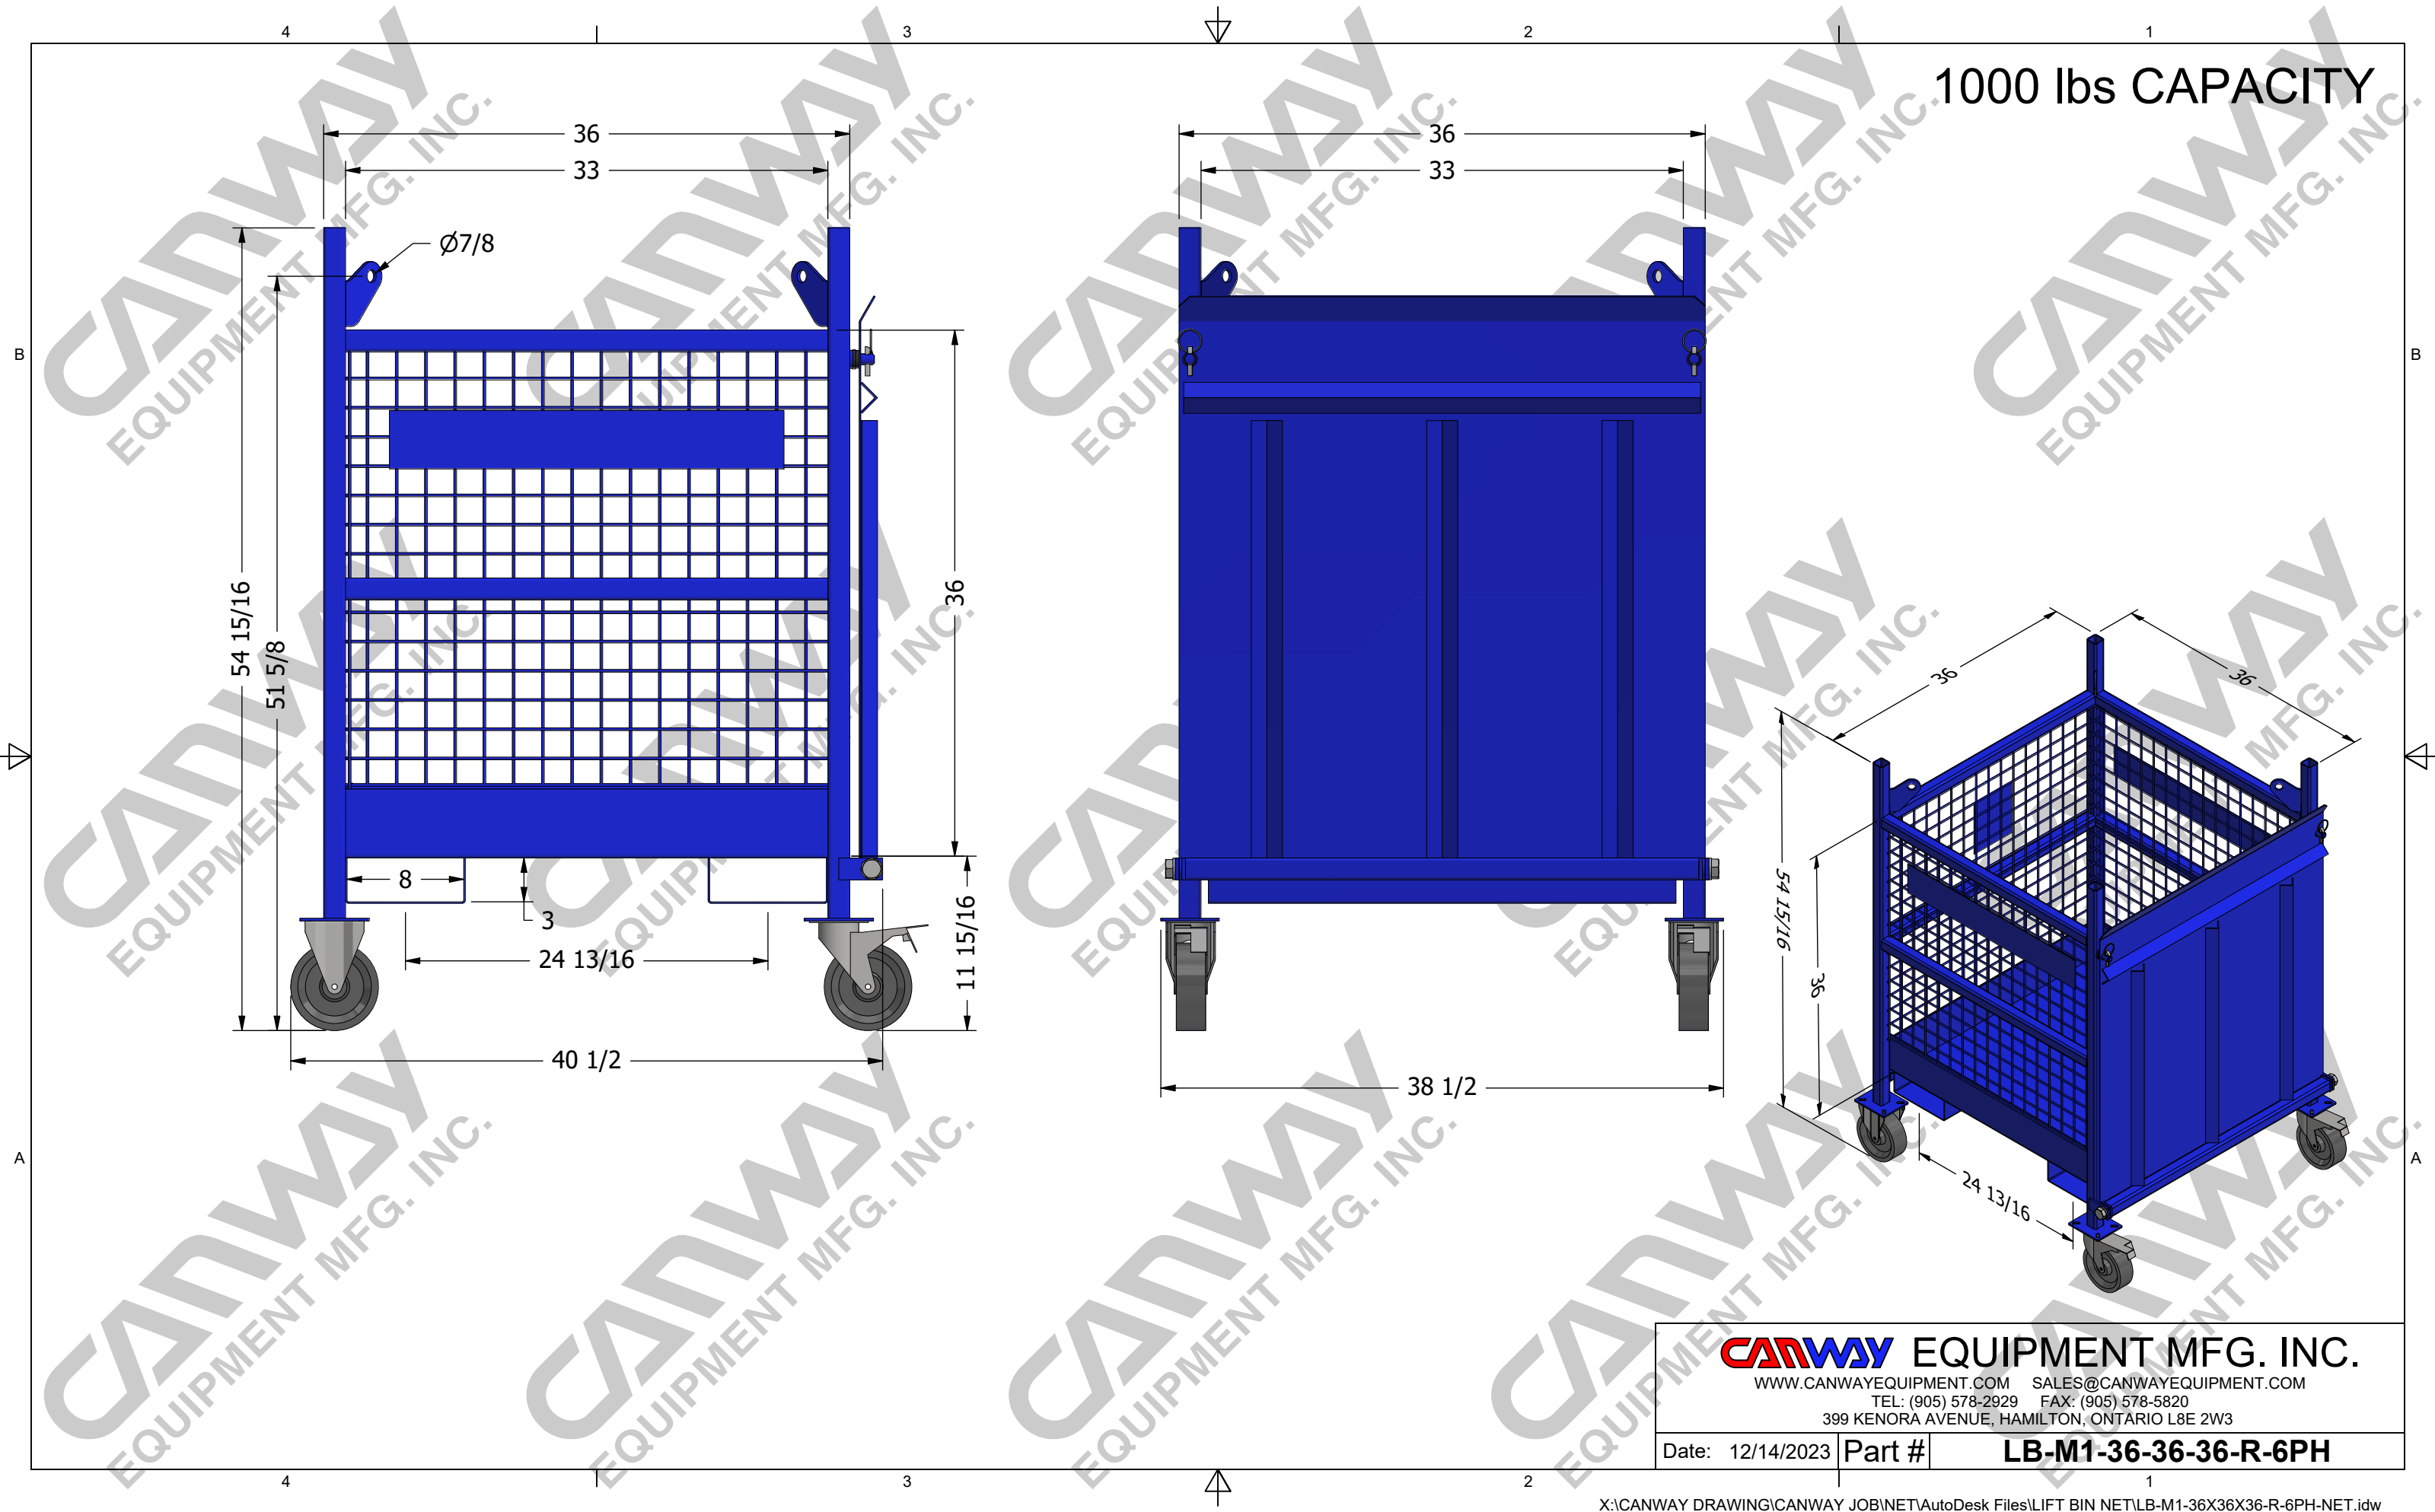

1000 lbs CAPACITY

CANWAY EQUIPMENT MFG. INC.

WWW.CANWAYEQUIPMENT.COM SALES@CANWAYEQUIPMENT.COM
TEL: (905) 578-2929 FAX: (905) 578-5820
399 KENORA AVENUE, HAMILTON, ONTARIO L8E 2W3

Date: 12/14/2023 Part # **LB-M1-36-36-36-R-6PH**