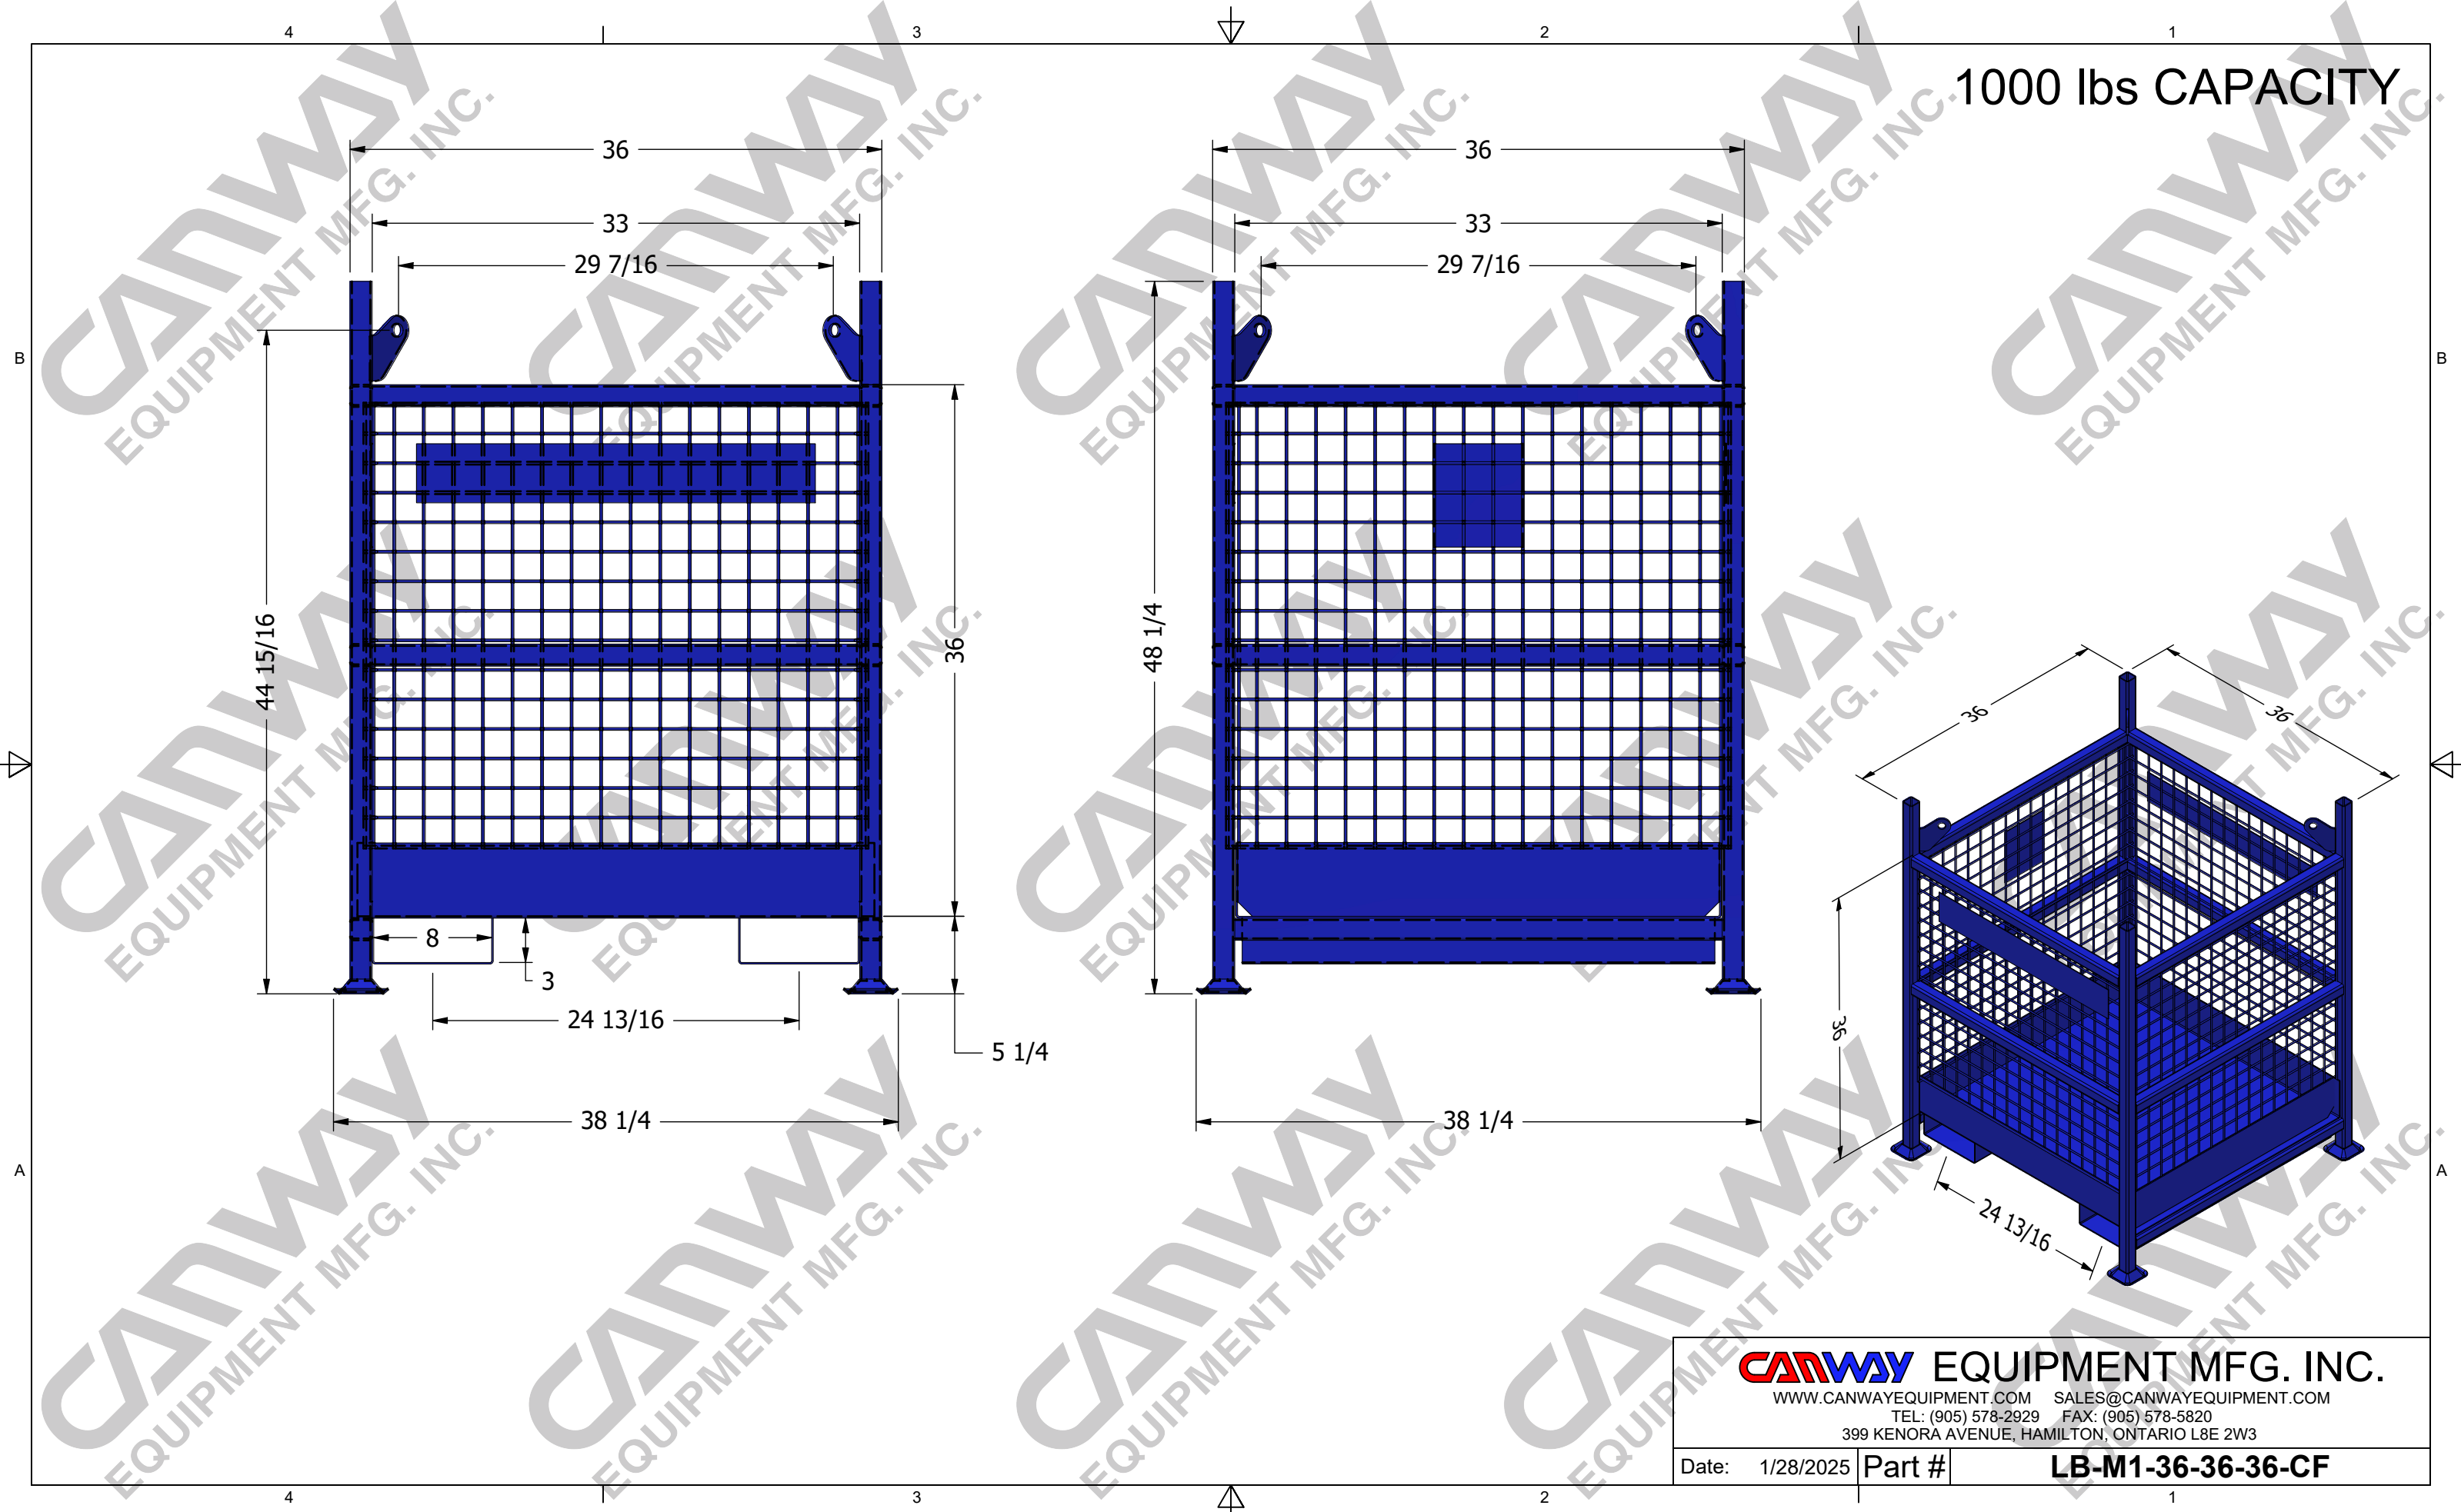

1000 lbs CAPACITY

CANWAY EQUIPMENT MFG. INC.

WWW.CANWAYEQUIPMENT.COM SALES@CANWAYEQUIPMENT.COM
TEL: (905) 578-2929 FAX: (905) 578-5820
399 KENORA AVENUE, HAMILTON, ONTARIO L8E 2W3

Date: 1/28/2025 Part # **LB-M1-36-36-36-CF**